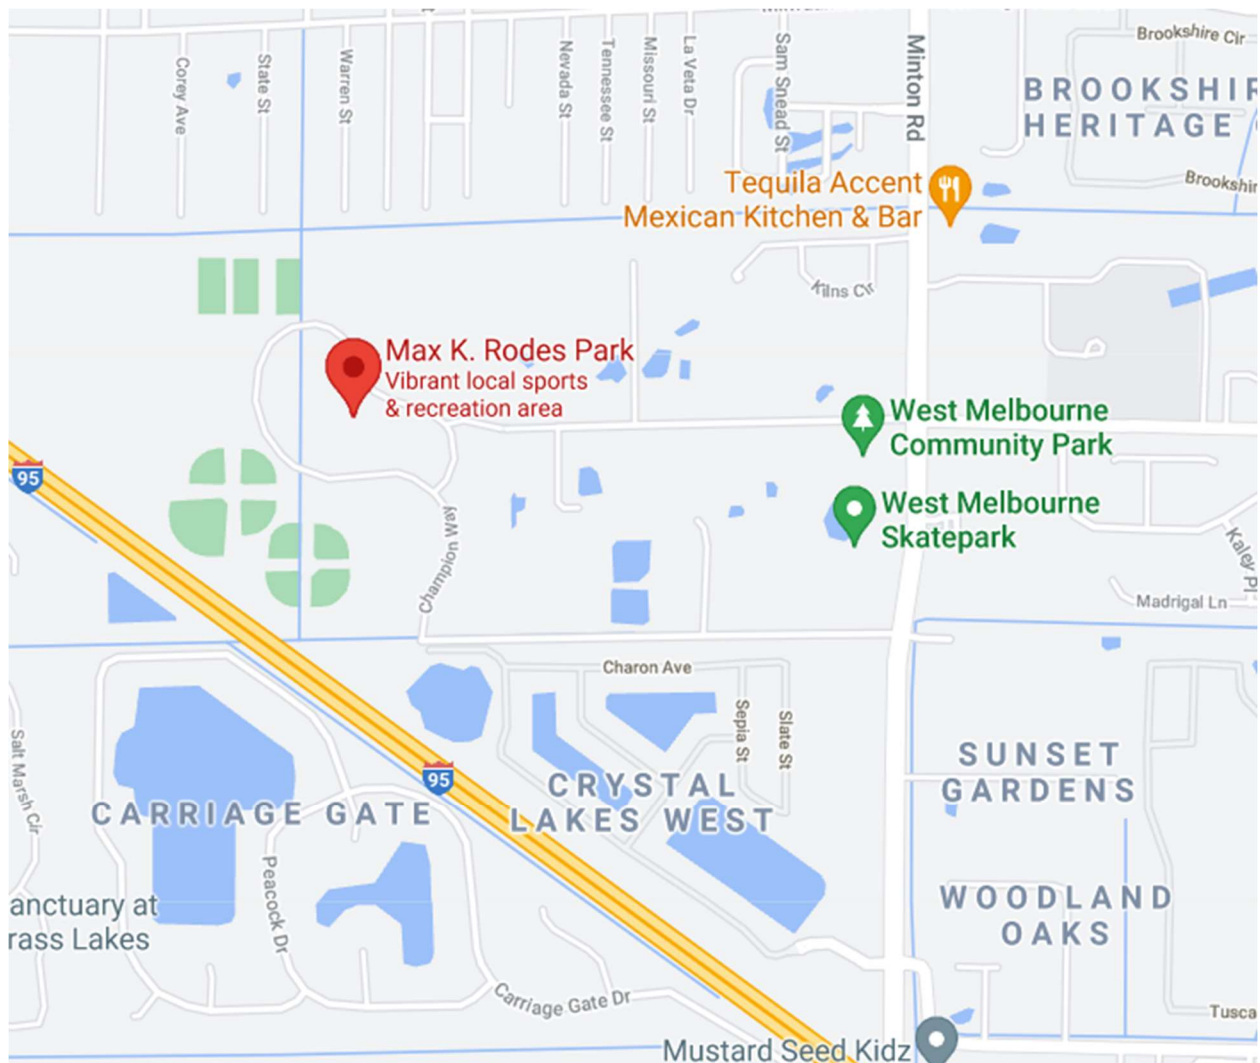

Directions and Maps

From I-95 South, take exit 180 towards Melbourne. Turn left onto US-192 E/W New Haven Ave. Turn right onto Minton Rd. Turn right onto Flanagan Ave. Flanagan Ave turns into and becomes Champion Way. Turn right and stay on Champion Way.

From I-95 North, take exit 176 for Palm Bay Rd. toward county road 516/Palm Bay. Turn left on Palm Bay Rd. NE. Turn right onto Norfolk Parkway. Turn right onto Minton Rd. Turn left on Flanagan Rd. Flanagan Ave turns into and becomes Champion Way. Turn right and stay on Champion Way.